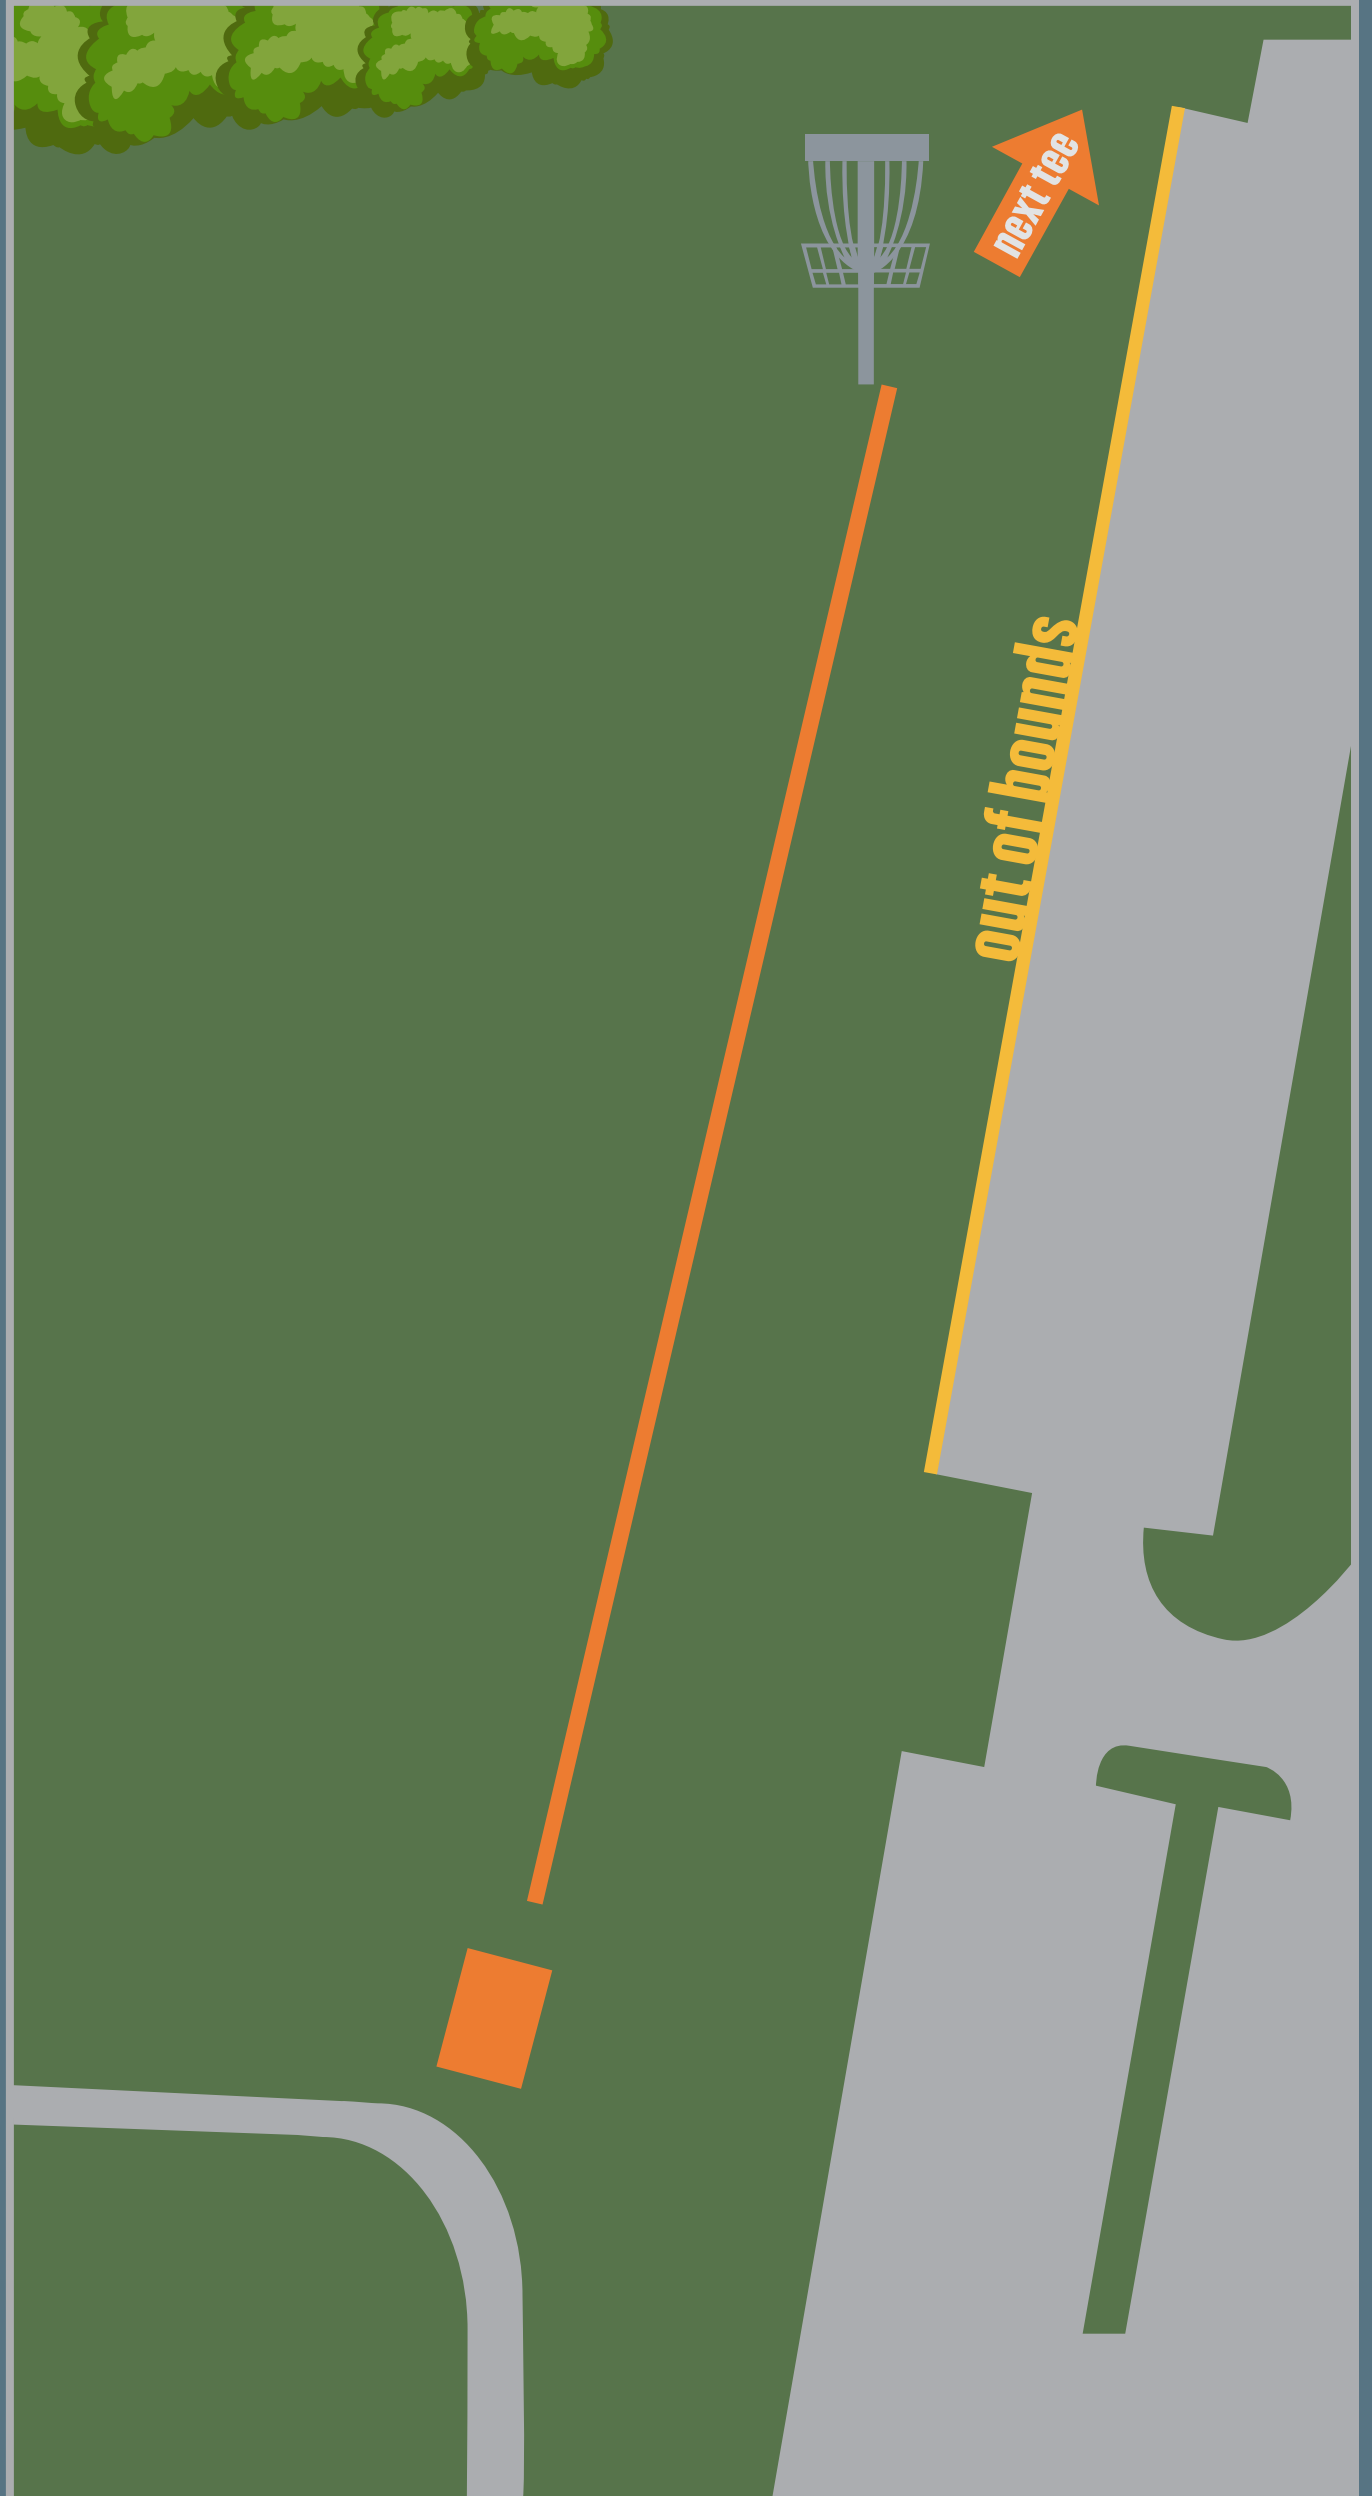

DISK GOLF COURSE

2

PAR 3
220 FT

**LOOK OUT
FOR PEDESTRIANS
BEFORE THROWING**

WEST CARROLLTON

WILSON PARK

DISK GOLF COURSE

3

PAR 3
220 FT

WEST CARROLLTON

WILSON PARK

DISK GOLF COURSE

4

PAR 3
250 FT

WEST CARROLLTON

WILSON PARK

DISK GOLF COURSE

5

PAR 3
420 FT

WEST CARROLLTON

WILSON PARK

DISK GOLF COURSE

6

PAR 3
360 FT

WEST CARROLLTON

WILSON PARK

DISK GOLF COURSE

7

PAR 4
400 FT

**LOOK OUT
FOR TRAFFIC
BEFORE THROWING**

WEST CARROLLTON

WILSON PARK