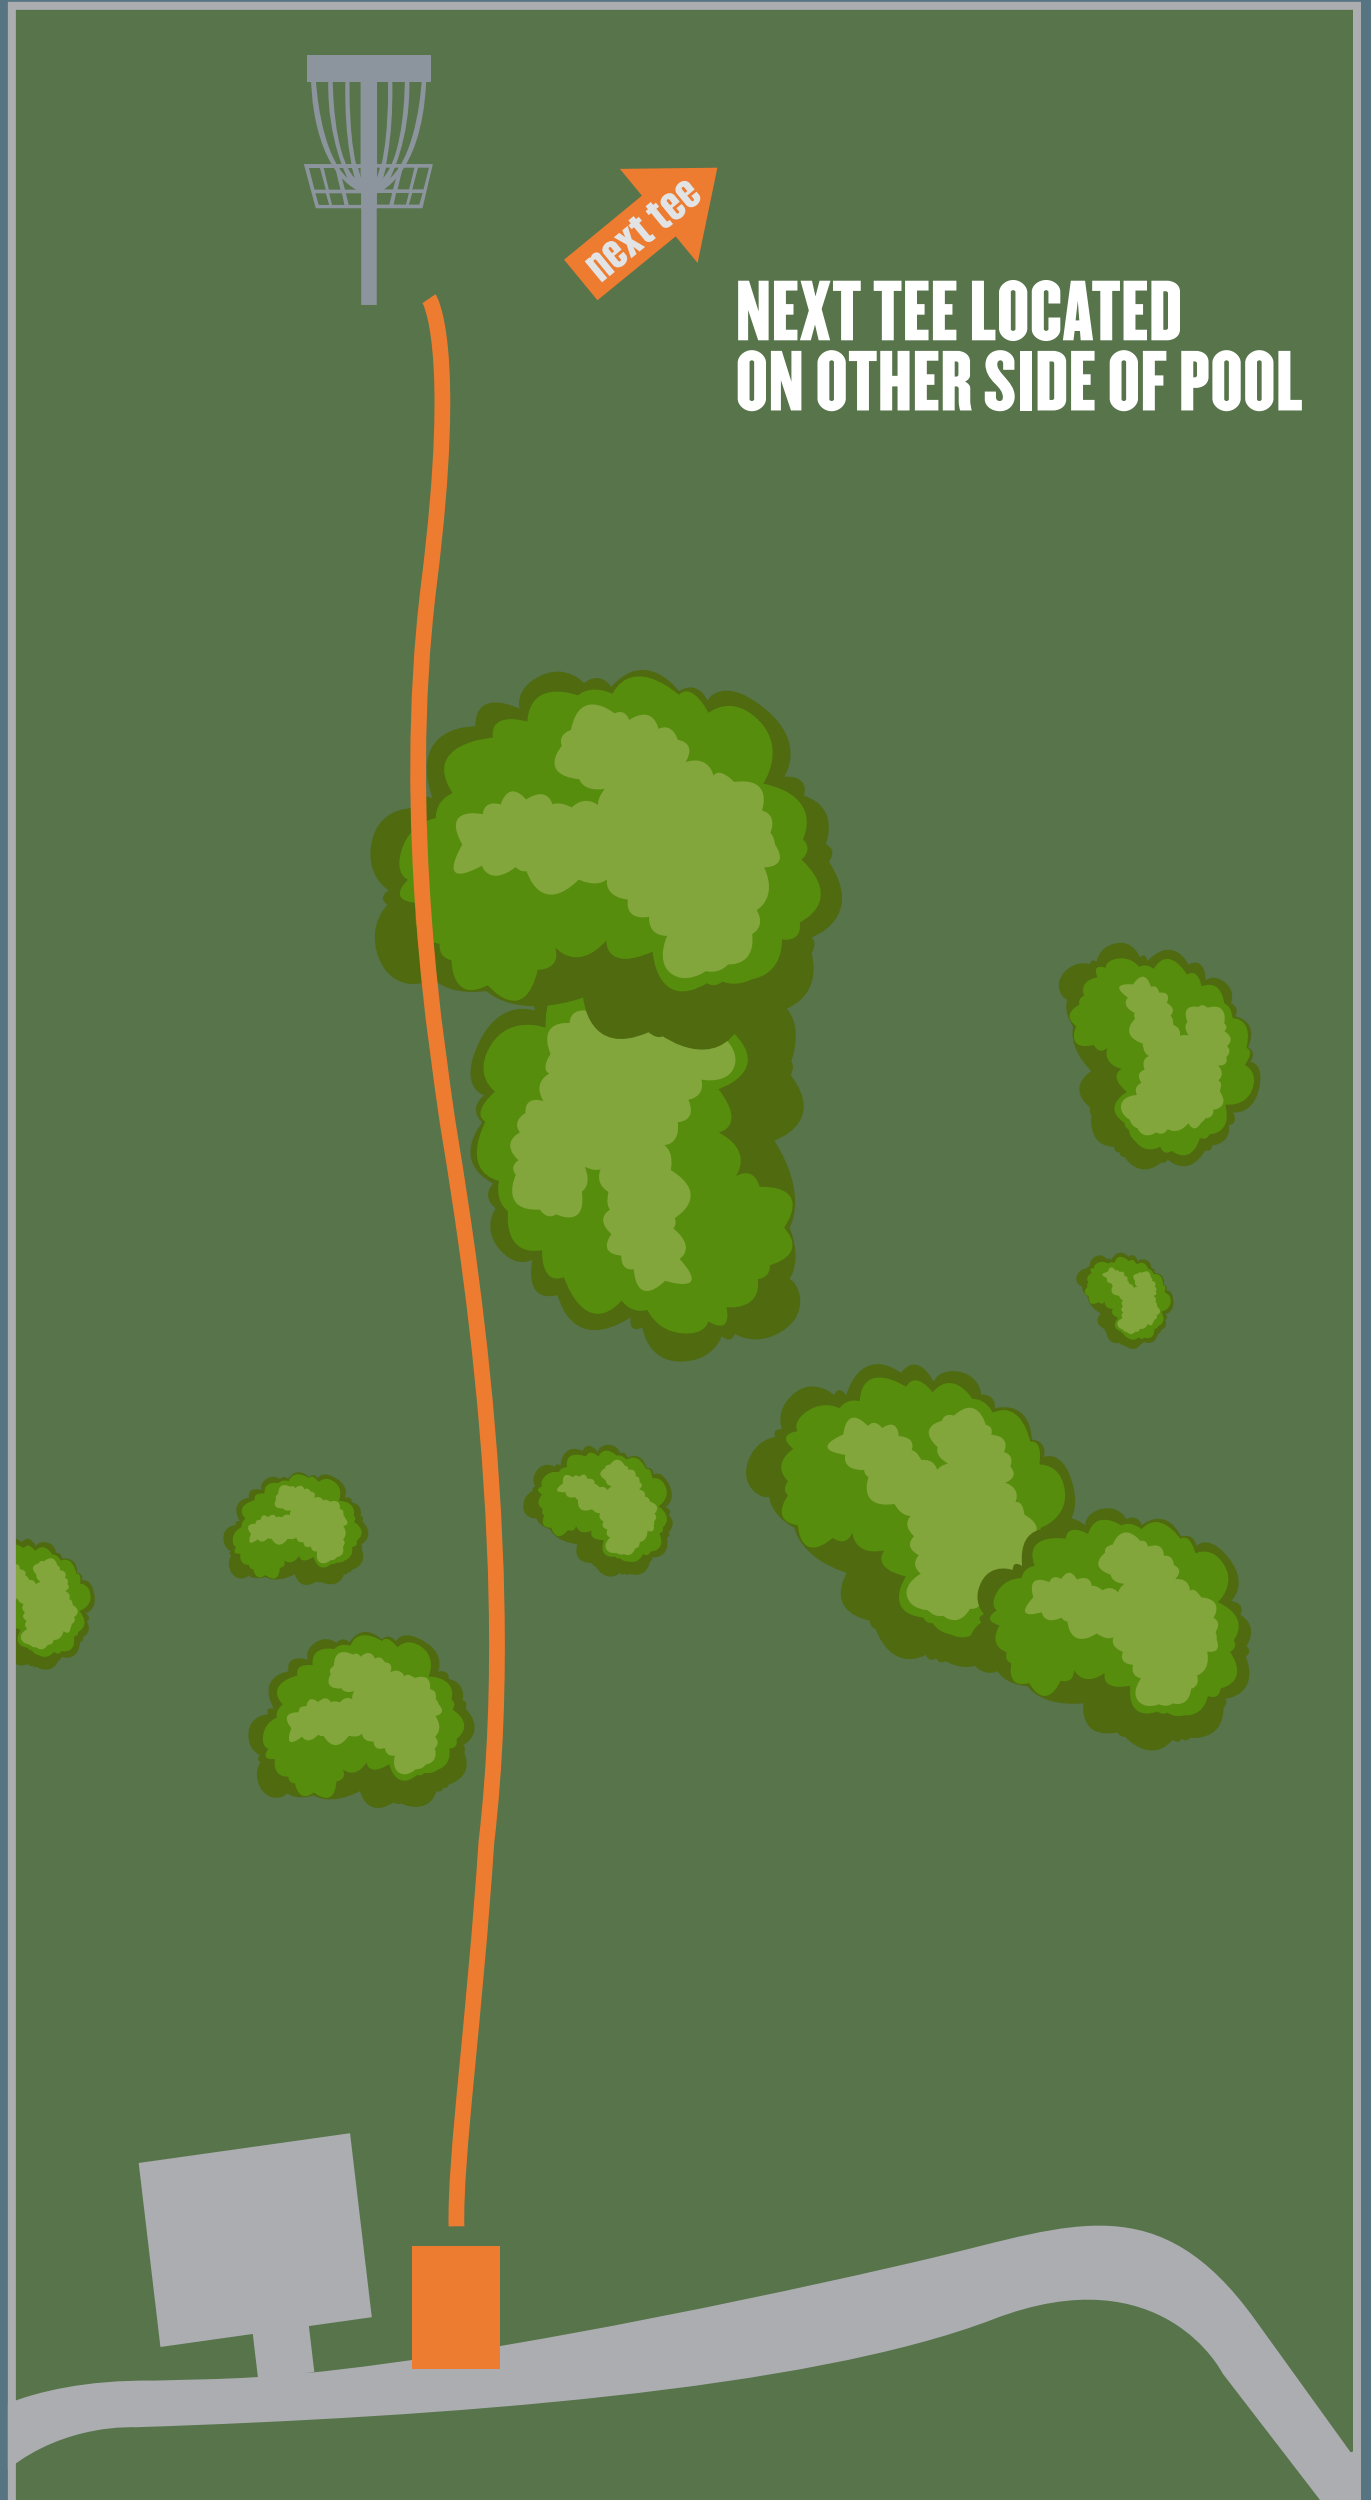

WEST CARROLLTON

WILSON PARK

DISK GOLF COURSE

1

PAR 2
150 FT

WELCOME TO
WILSON PARK

WEST CARROLLTON

WILSON PARK

DISK GOLF COURSE

2

PAR 3
220 FT

**LOOK OUT
FOR PEDESTRIANS
BEFORE THROWING**

WEST CARROLLTON

WILSON PARK

DISK GOLF COURSE

3

PAR 3
220 FT

WEST CARROLLTON

WILSON PARK

DISK GOLF COURSE

4

PAR 3
250 FT

WEST CARROLLTON

WILSON PARK

WEST CARROLLTON

WILSON PARK

DISK GOLF COURSE

7

PAR 4
400 FT

**LOOK OUT
FOR TRAFFIC
BEFORE THROWING**

WEST CARROLLTON

WILSON PARK