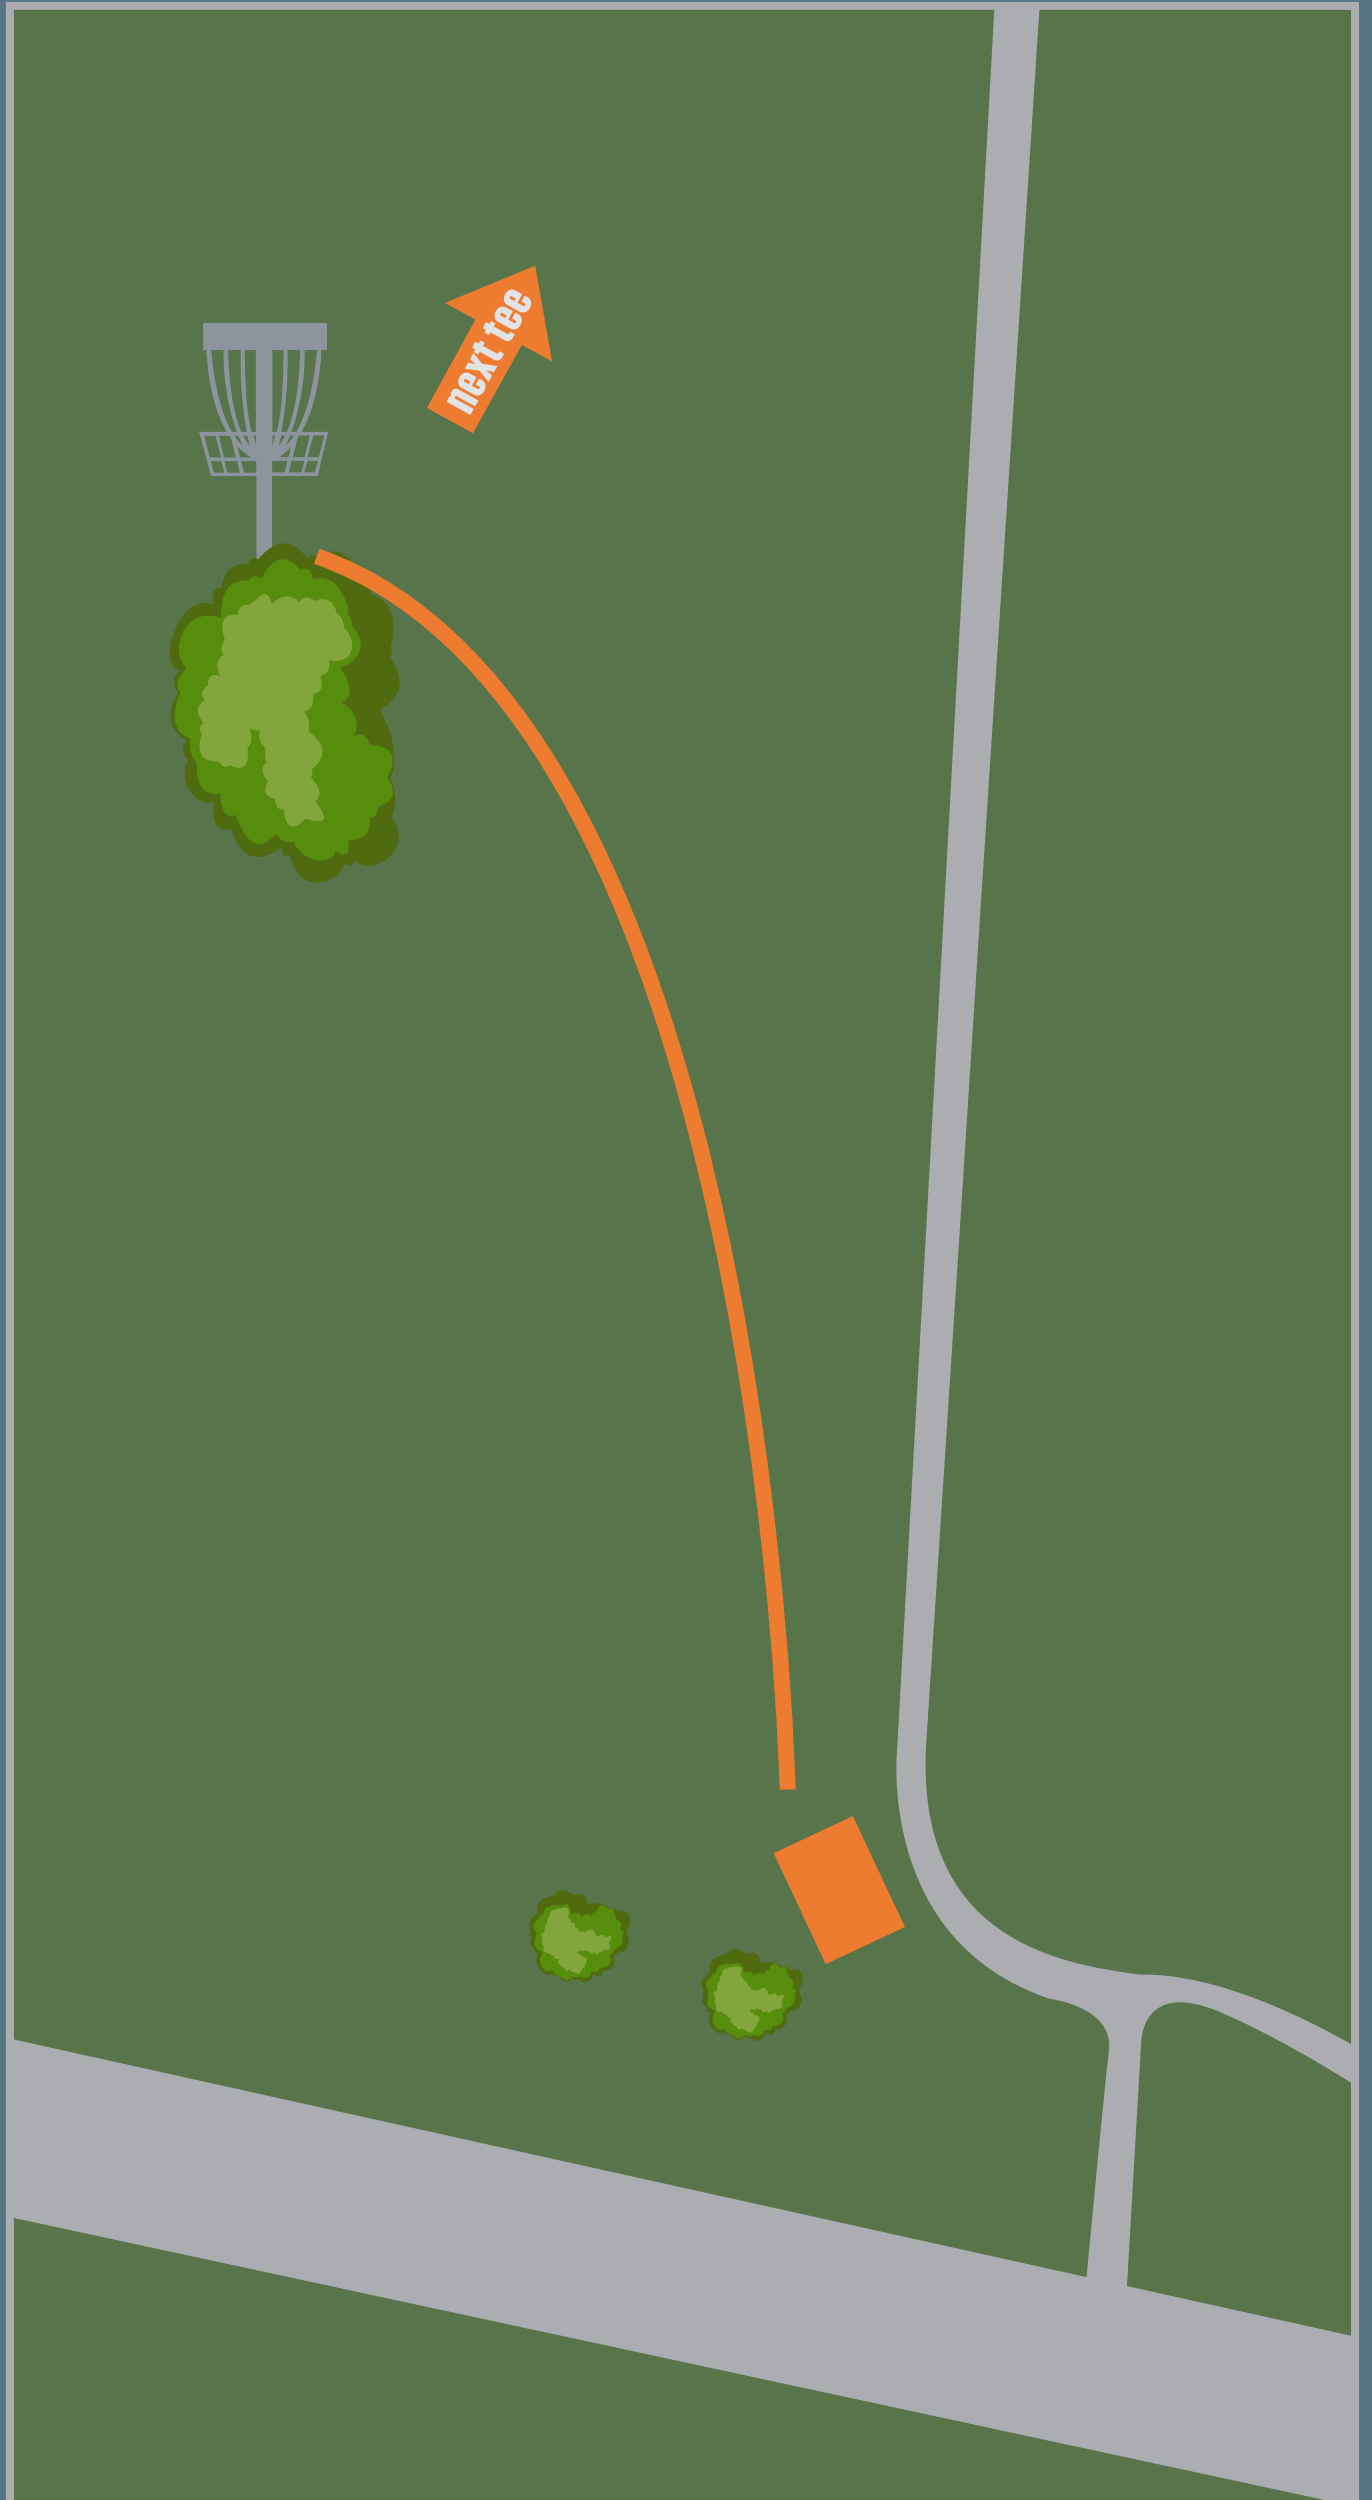

WEST CARROLLTON

WILSON PARK

DISK GOLF COURSE

1

PAR 2
150 FT

WELCOME TO
WILSON PARK

WEST CARROLLTON

WILSON PARK

DISK GOLF COURSE

2

PAR 3
220 FT

**LOOK OUT
FOR PEDESTRIANS
BEFORE THROWING**

WEST CARROLLTON

WILSON PARK

DISK GOLF COURSE

3

PAR 3
220 FT

WEST CARROLLTON

WILSON PARK

DISK GOLF COURSE

4

PAR 3
250 FT

WEST CARROLLTON

WILSON PARK

WEST CARROLLTON

WILSON PARK

DISK GOLF COURSE

7

PAR 4
400 FT

**LOOK OUT
FOR TRAFFIC
BEFORE THROWING**

WEST CARROLLTON

WILSON PARK