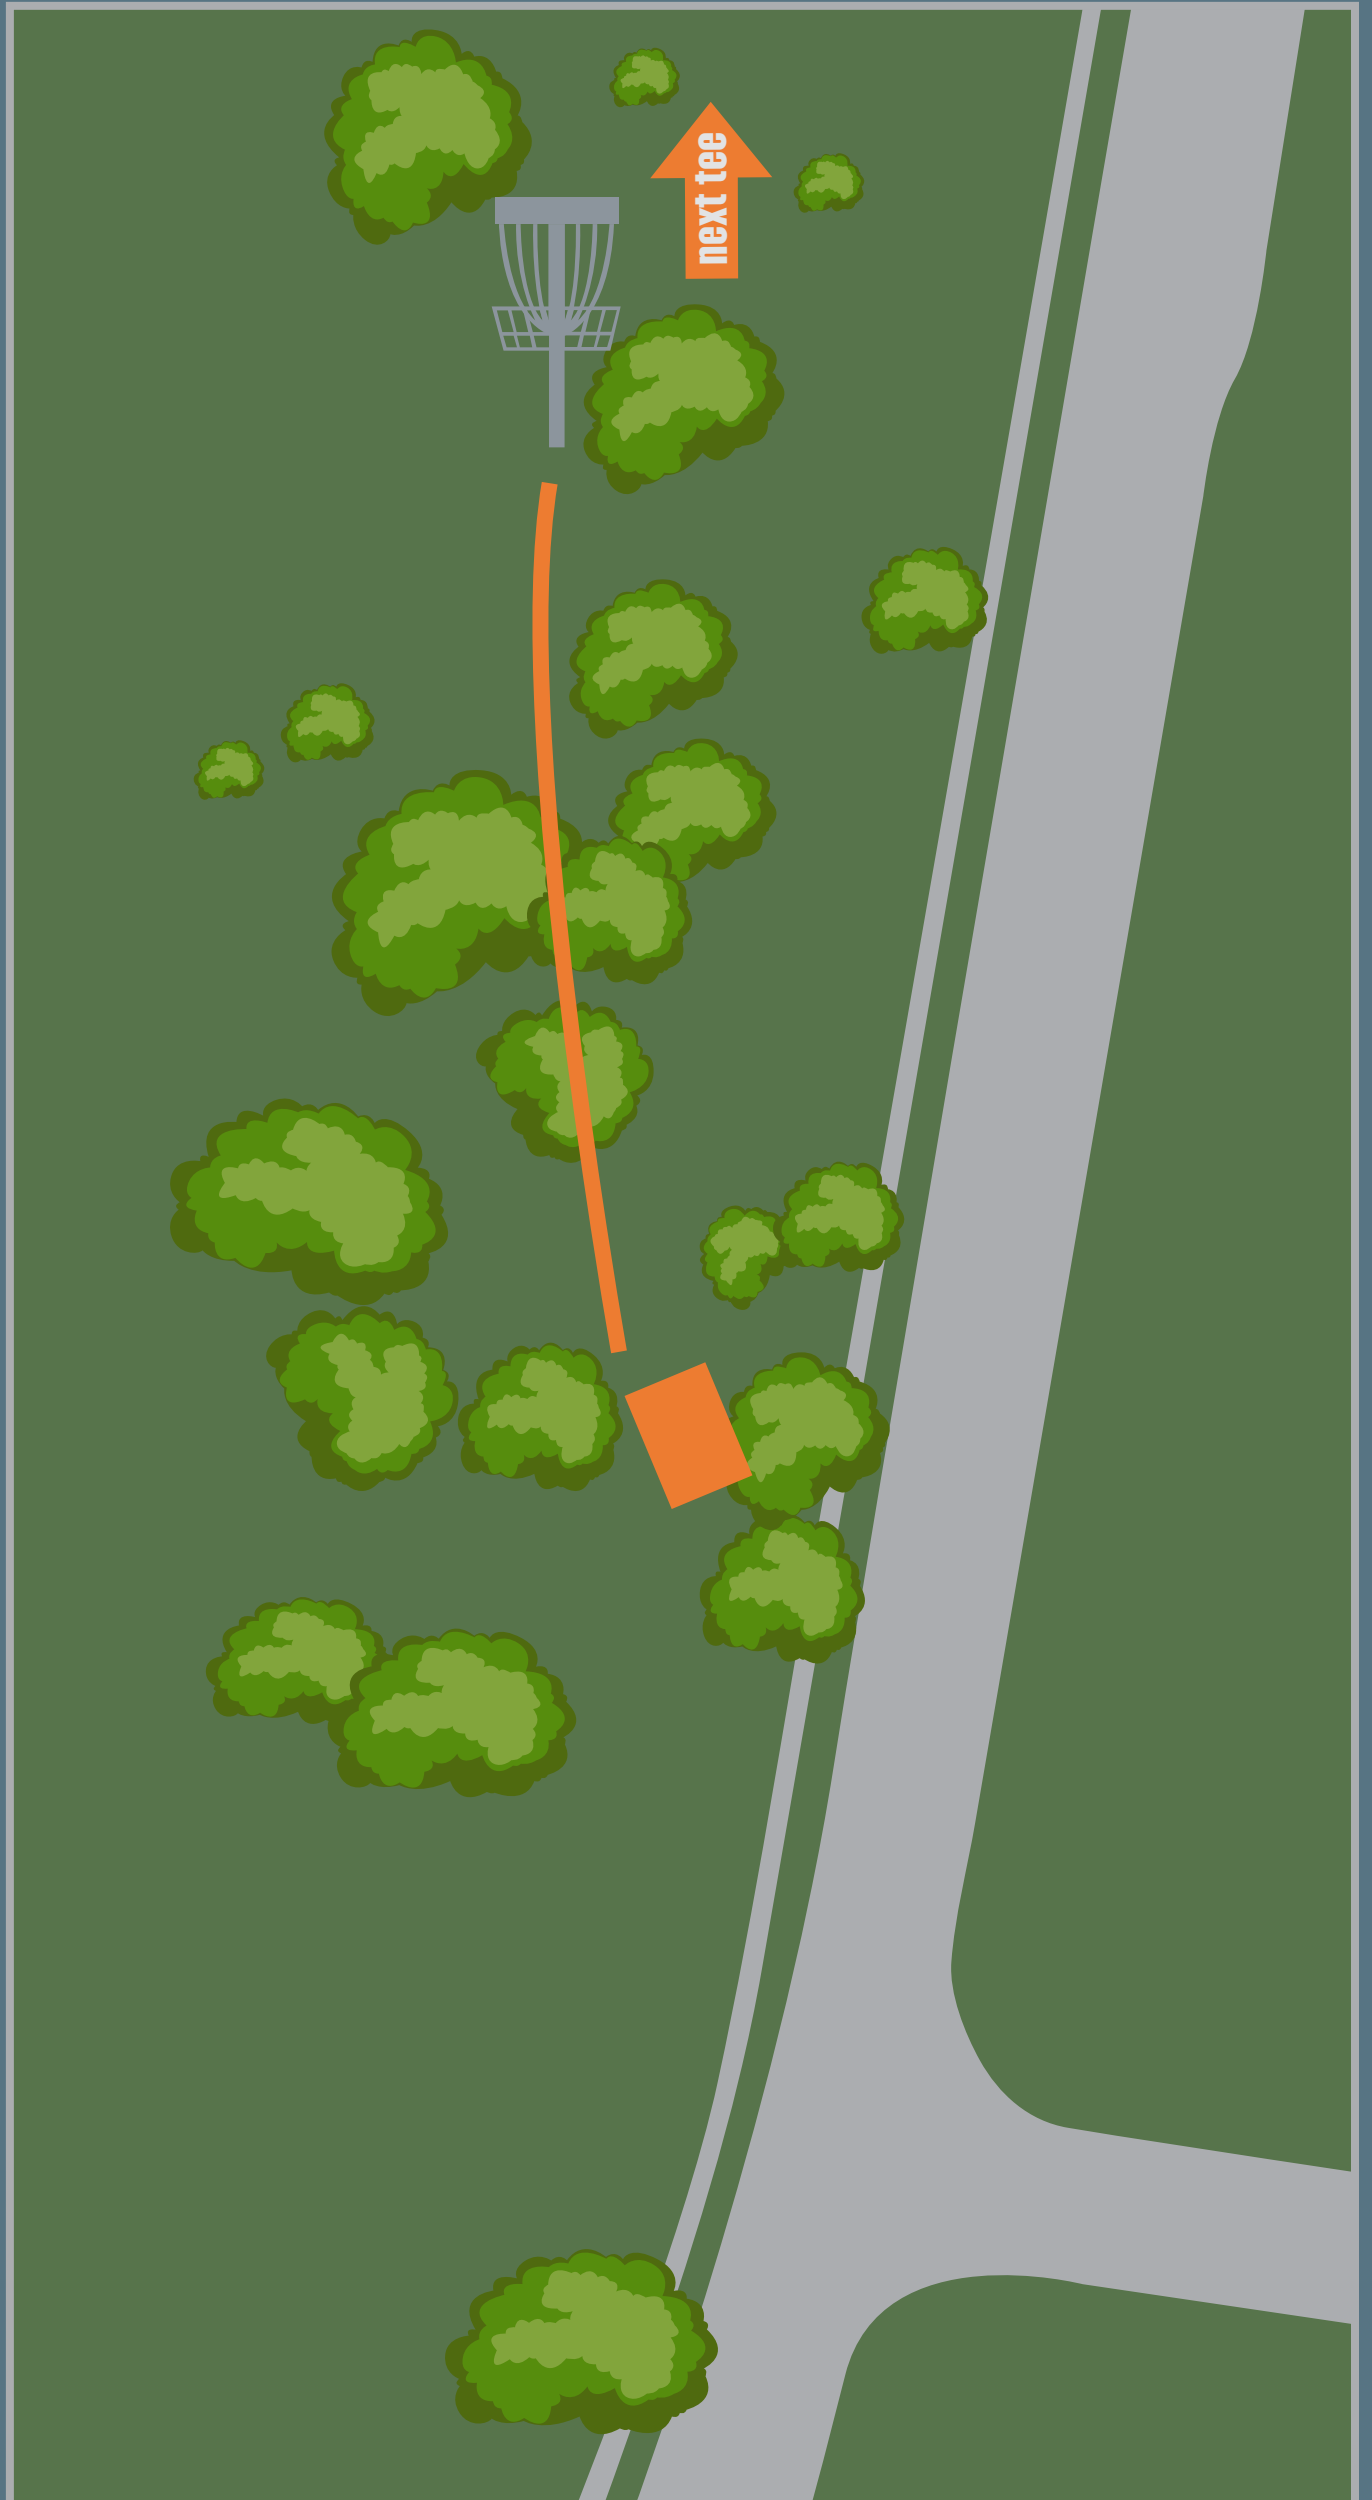

WEST CARROLLTON

WILSON PARK

DISK GOLF COURSE

8

PAR 3
180 FT