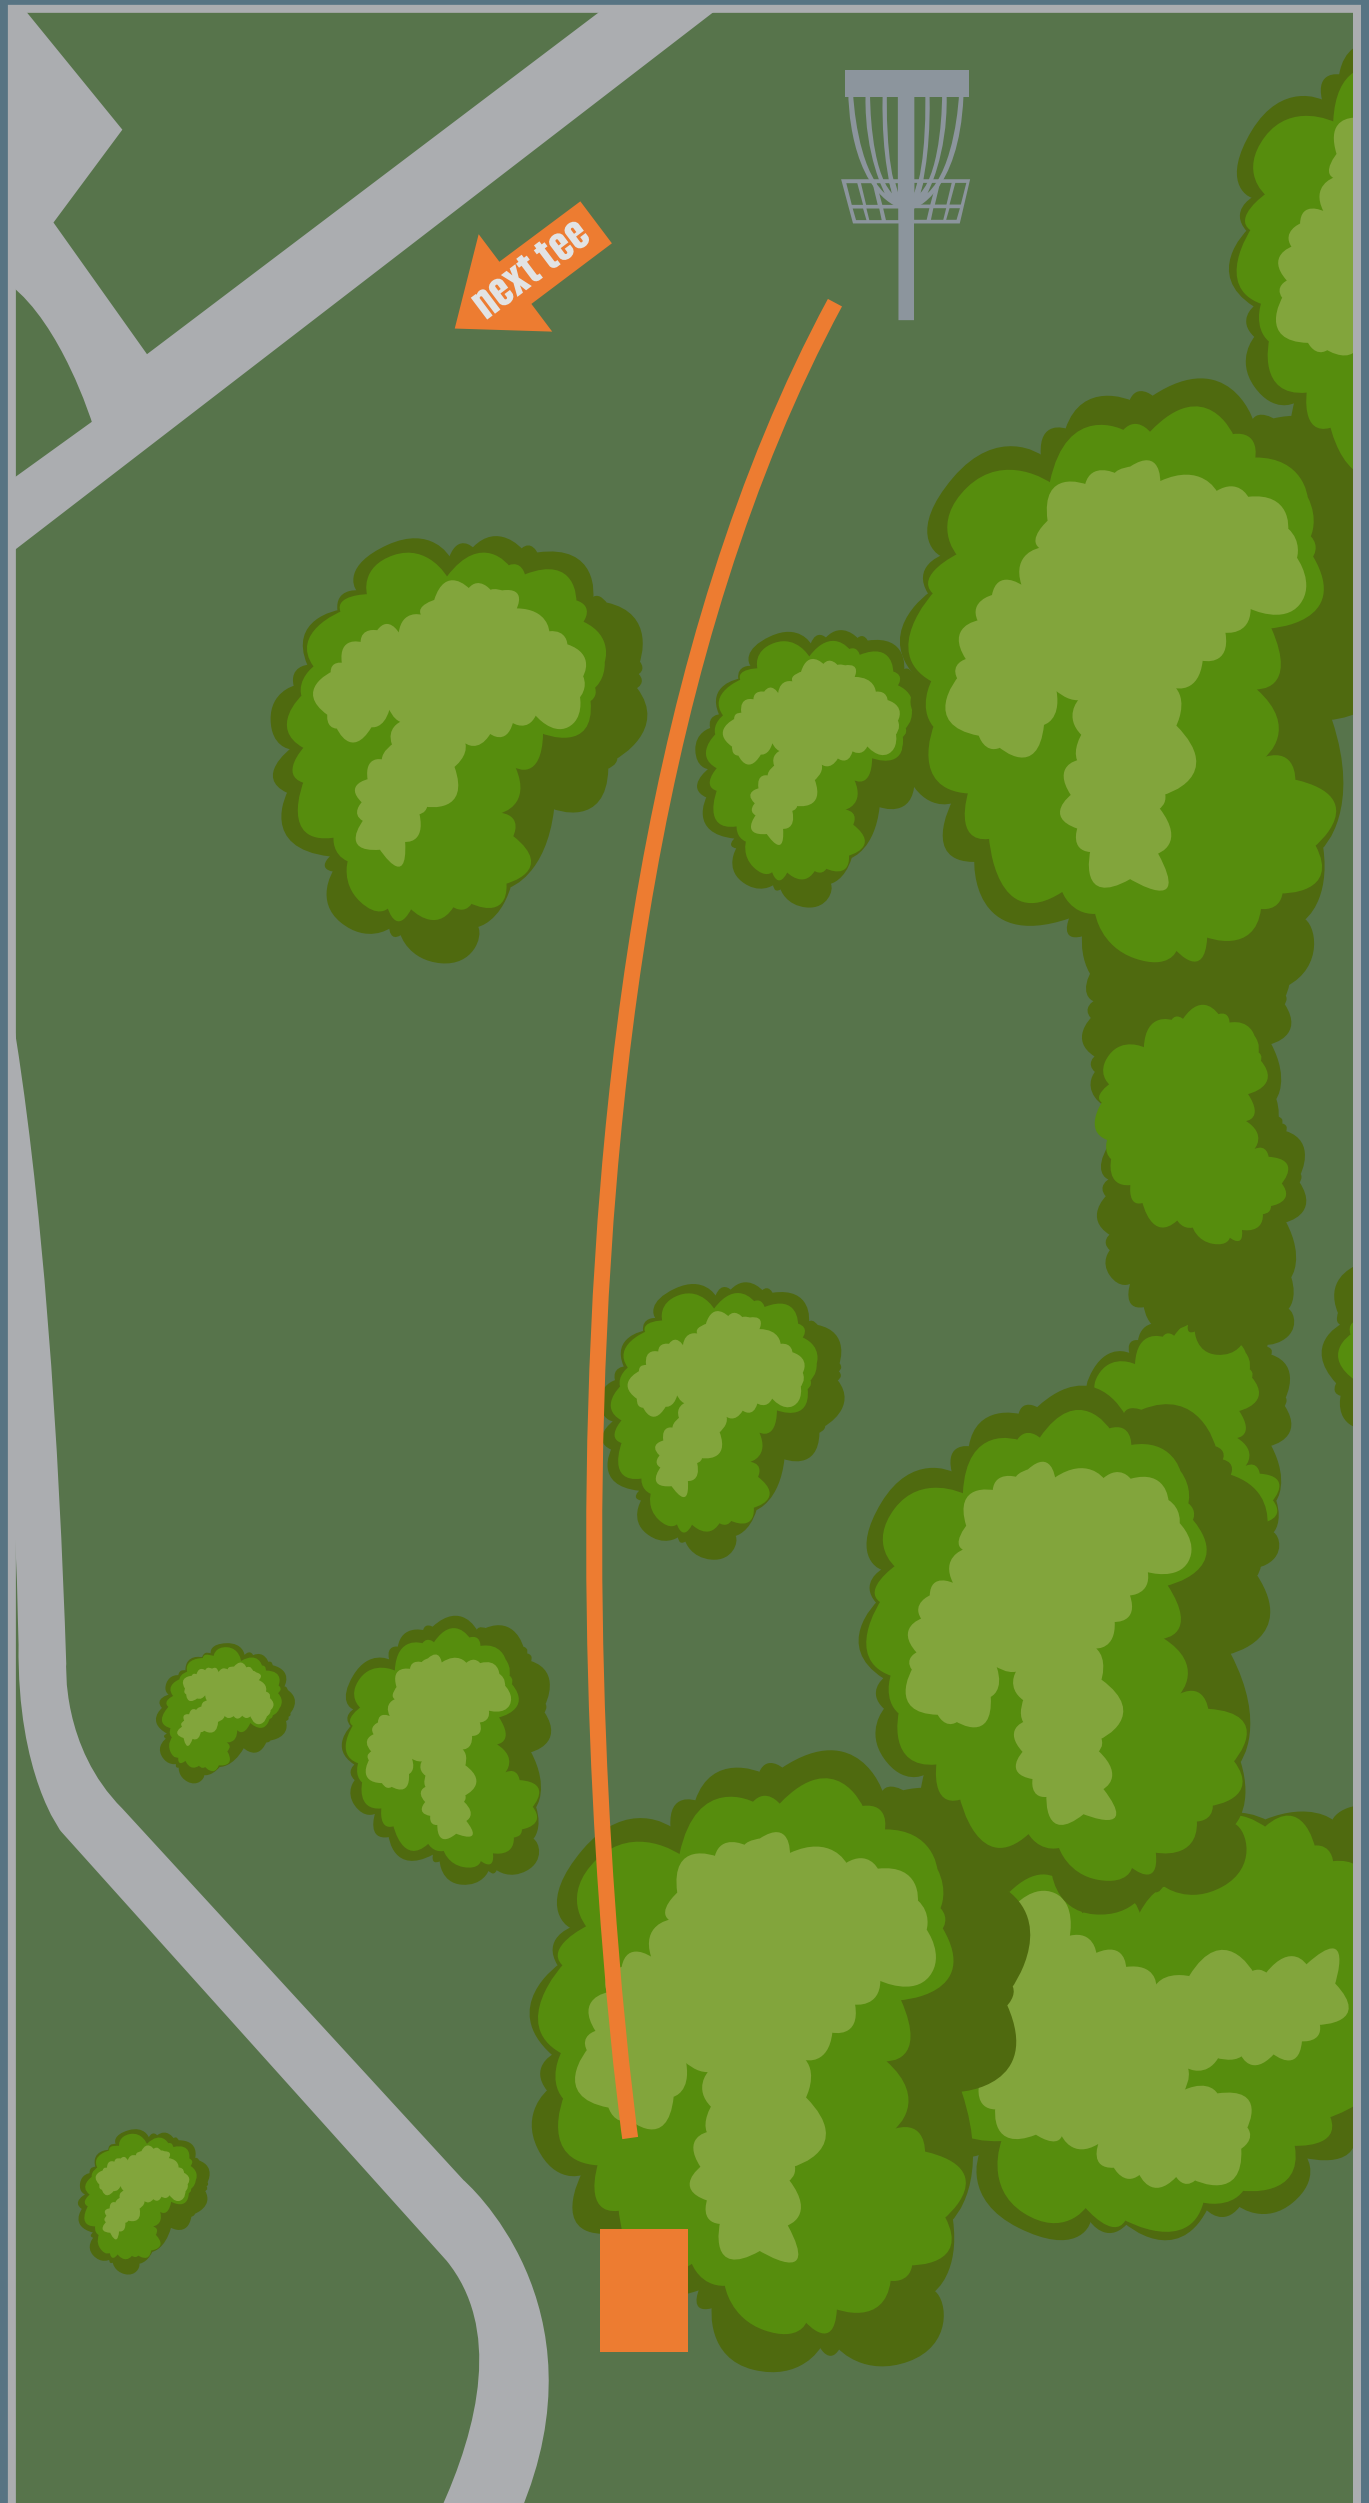

WEST CARROLLTON

WILSON PARK

DISK GOLF COURSE

1

PAR 2
150 FT

WELCOME TO
WILSON PARK

WEST CARROLLTON

WILSON PARK

DISK GOLF COURSE

2

PAR 3
220 FT

**LOOK OUT
FOR PEDESTRIANS
BEFORE THROWING**

WEST CARROLLTON

WILSON PARK

DISK GOLF COURSE

3

PAR 3
220 FT

WEST CARROLLTON

WILSON PARK

DISK GOLF COURSE

4

PAR 3
250 FT

WEST CARROLLTON

WILSON PARK

WEST CARROLLTON

WILSON PARK

DISK GOLF COURSE

7

PAR 4
400 FT

**LOOK OUT
FOR TRAFFIC
BEFORE THROWING**

WEST CARROLLTON

WILSON PARK