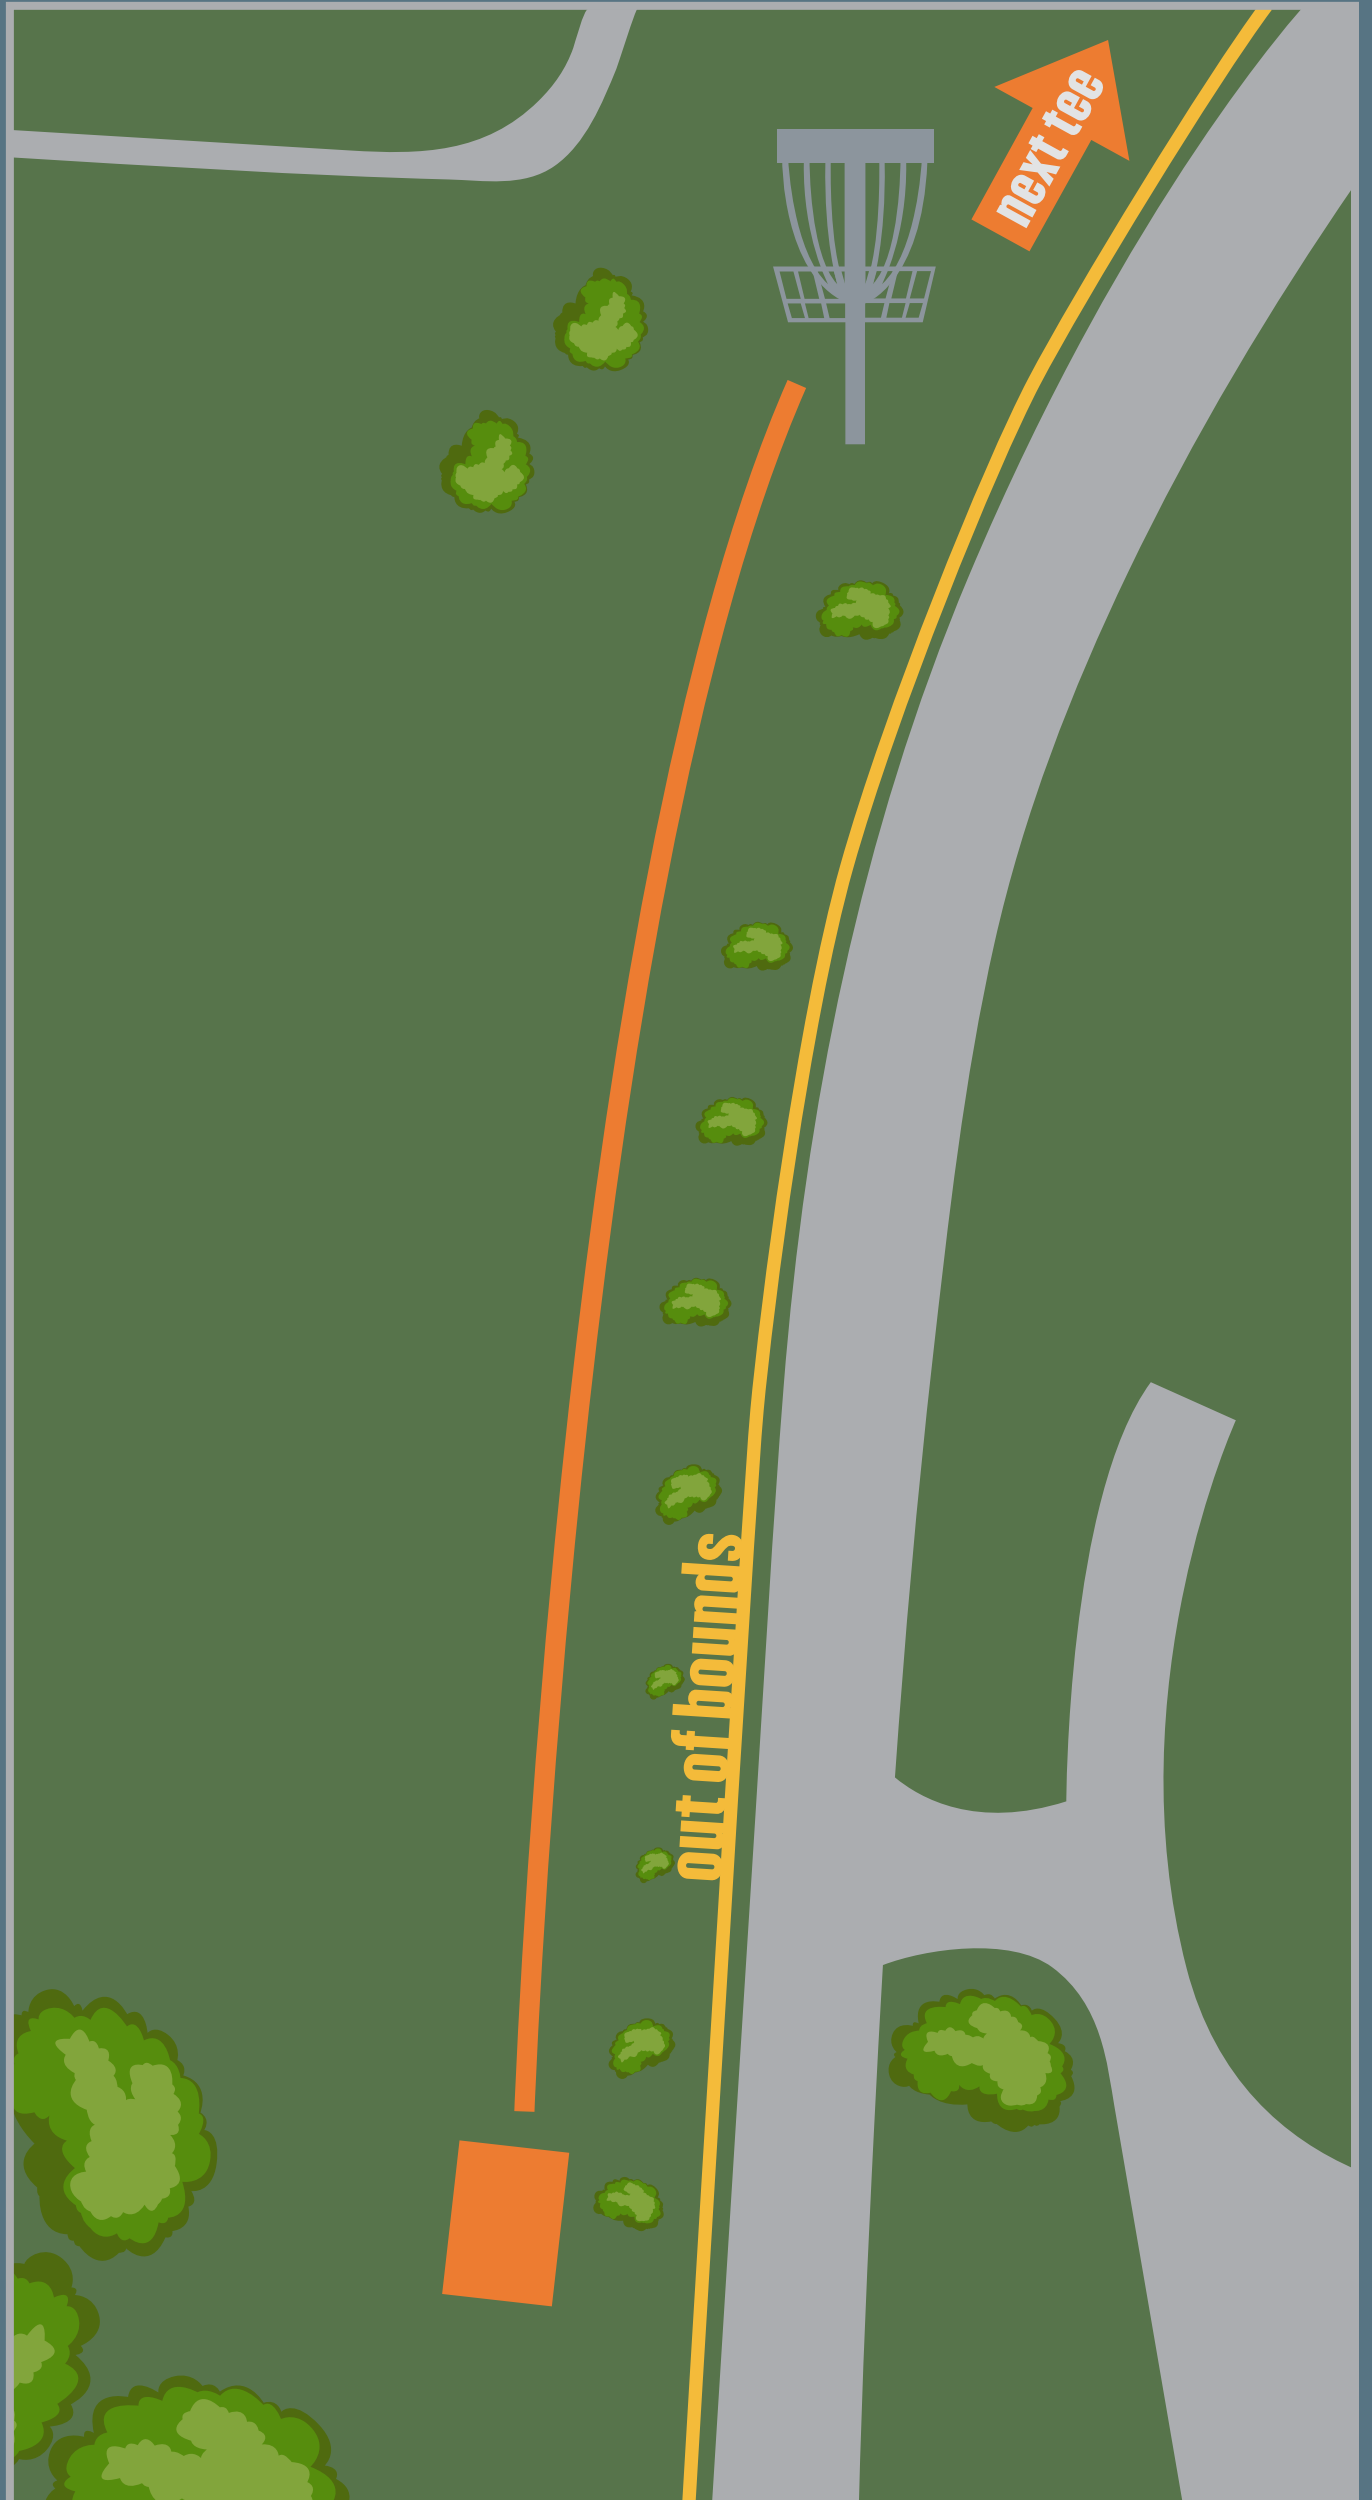

DISK GOLF COURSE

2

PAR 3
220 FT

**LOOK OUT
FOR PEDESTRIANS
BEFORE THROWING**

WEST CARROLLTON

WILSON PARK

DISK GOLF COURSE

3

WEST CARROLLTON

WILSON PARK

DISK GOLF COURSE

7

PAR 4
400 FT

**LOOK OUT
FOR TRAFFIC
BEFORE THROWING**

WEST CARROLLTON

WILSON PARK