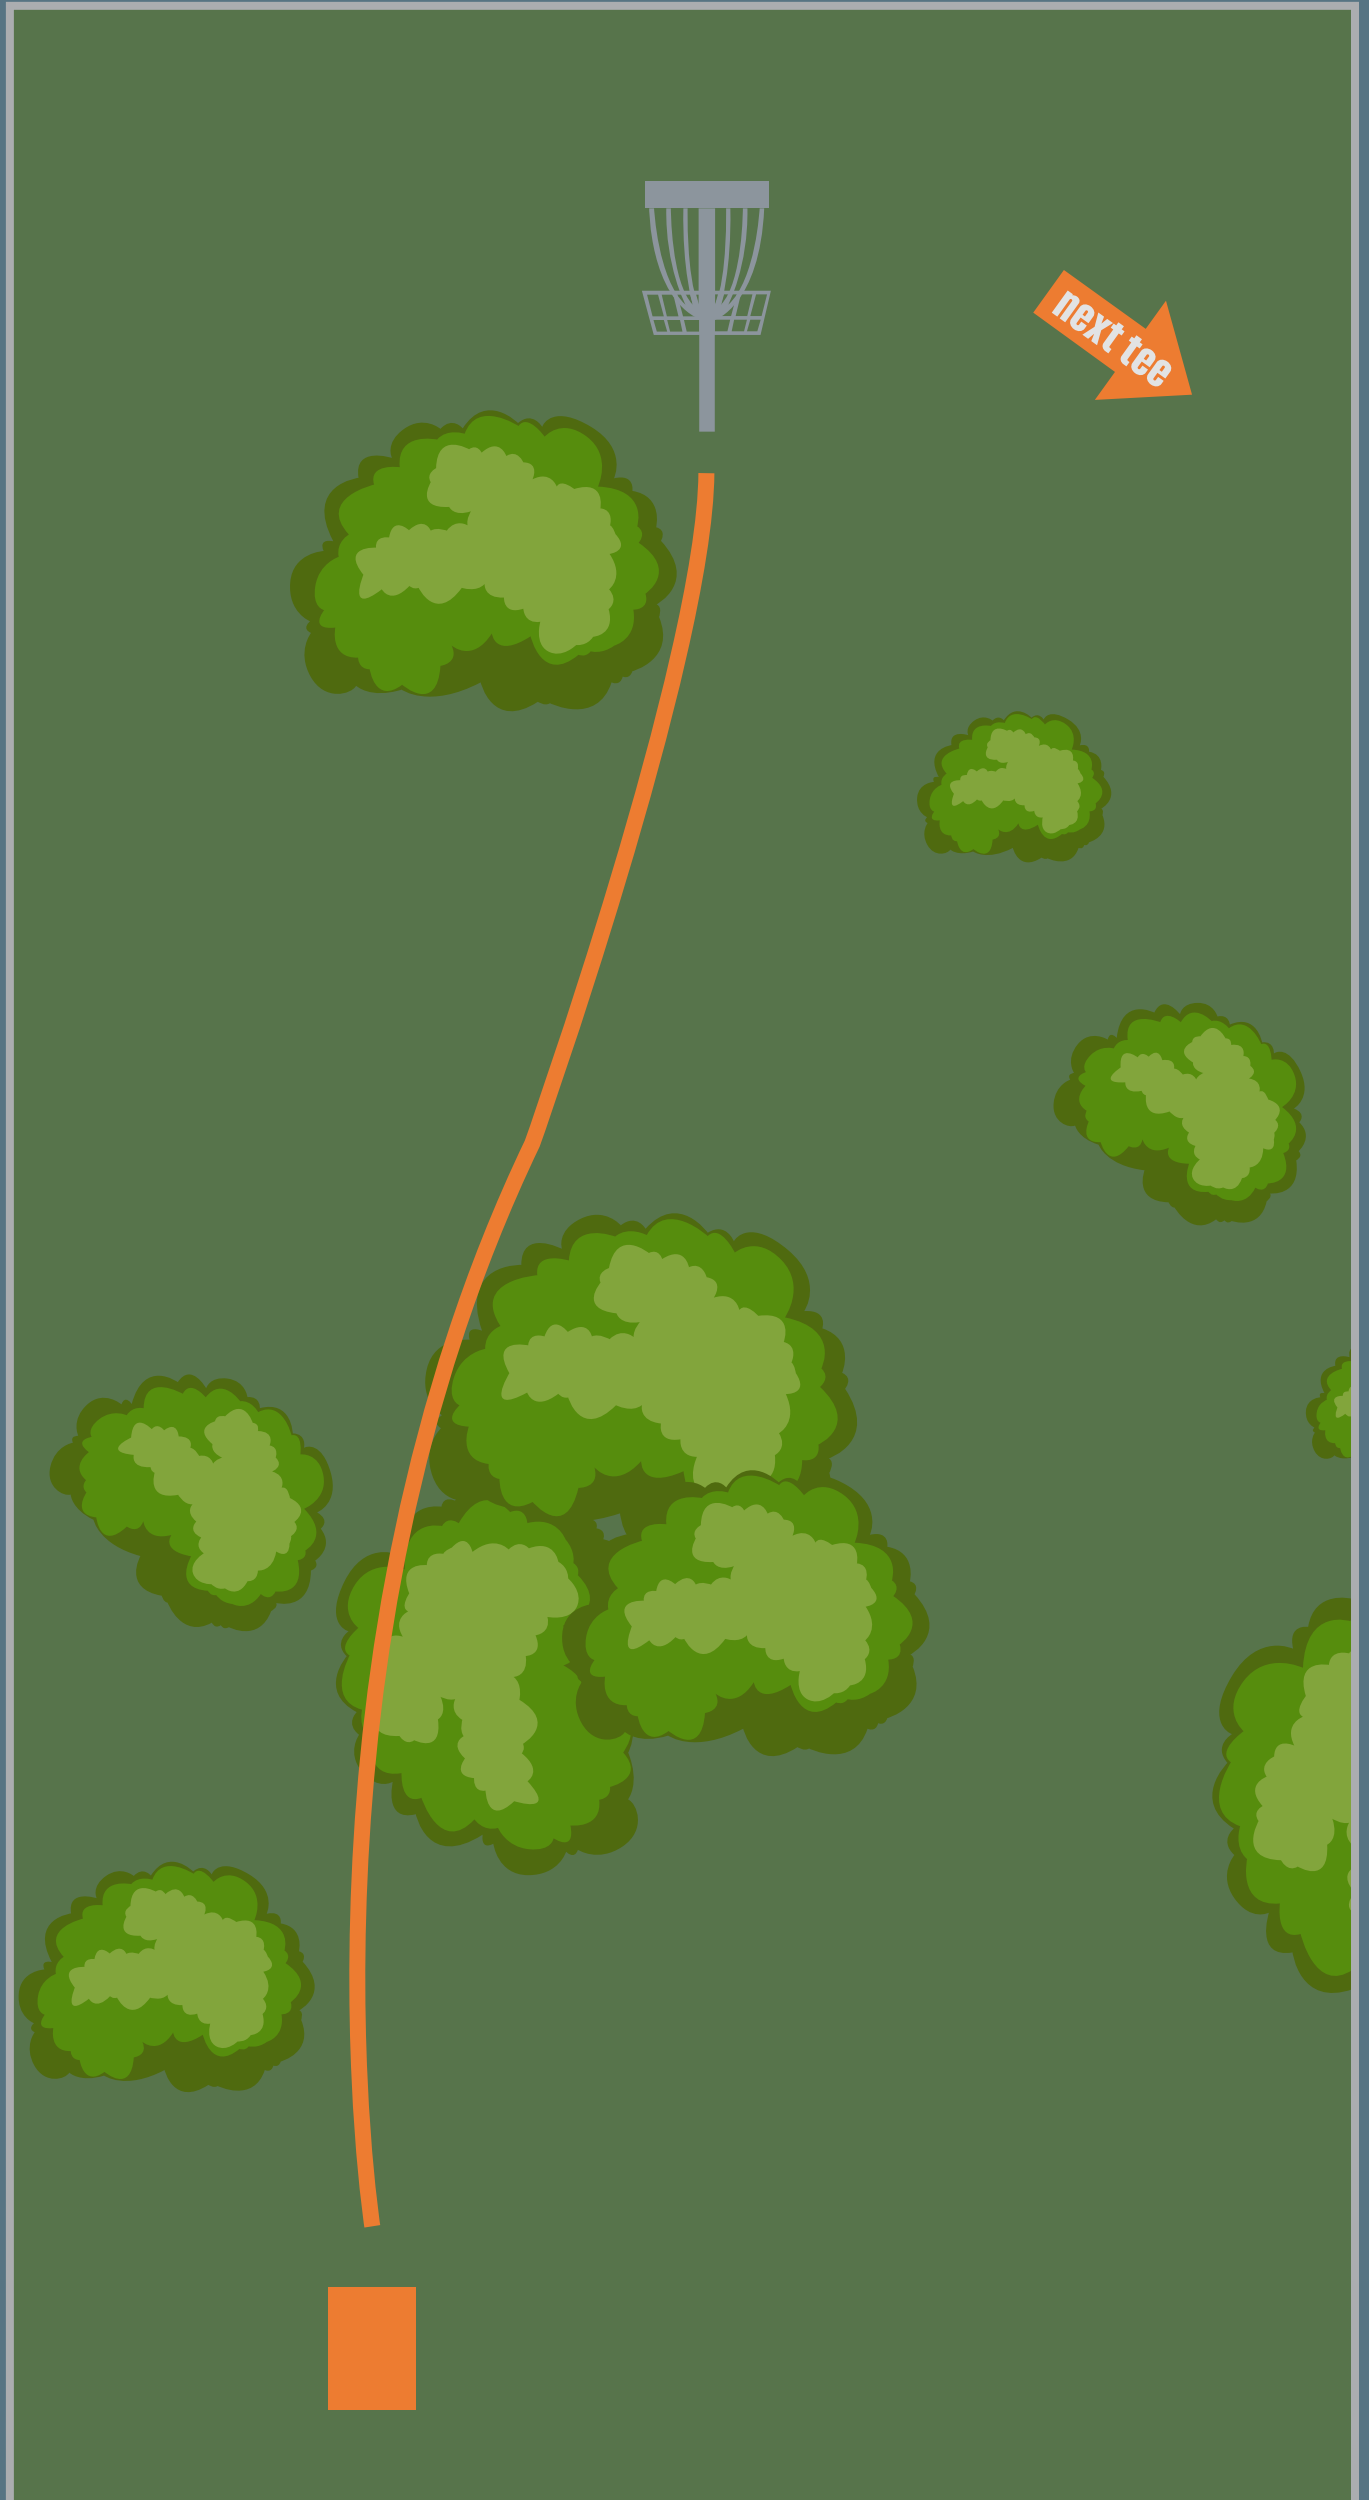

WEST CARROLLTON

WILSON PARK

DISK GOLF COURSE

1

PAR 2
150 FT

WELCOME TO
WILSON PARK

WEST CARROLLTON

WILSON PARK

DISK GOLF COURSE

2

PAR 3
220 FT

**LOOK OUT
FOR PEDESTRIANS
BEFORE THROWING**

WEST CARROLLTON

WILSON PARK

DISK GOLF COURSE

3

PAR 3
220 FT

WEST CARROLLTON

WILSON PARK

DISK GOLF COURSE

4

PAR 3
250 FT

WEST CARROLLTON

WILSON PARK

WEST CARROLLTON

WILSON PARK

DISK GOLF COURSE

7

PAR 4
400 FT

**LOOK OUT
FOR TRAFFIC
BEFORE THROWING**

WEST CARROLLTON

WILSON PARK